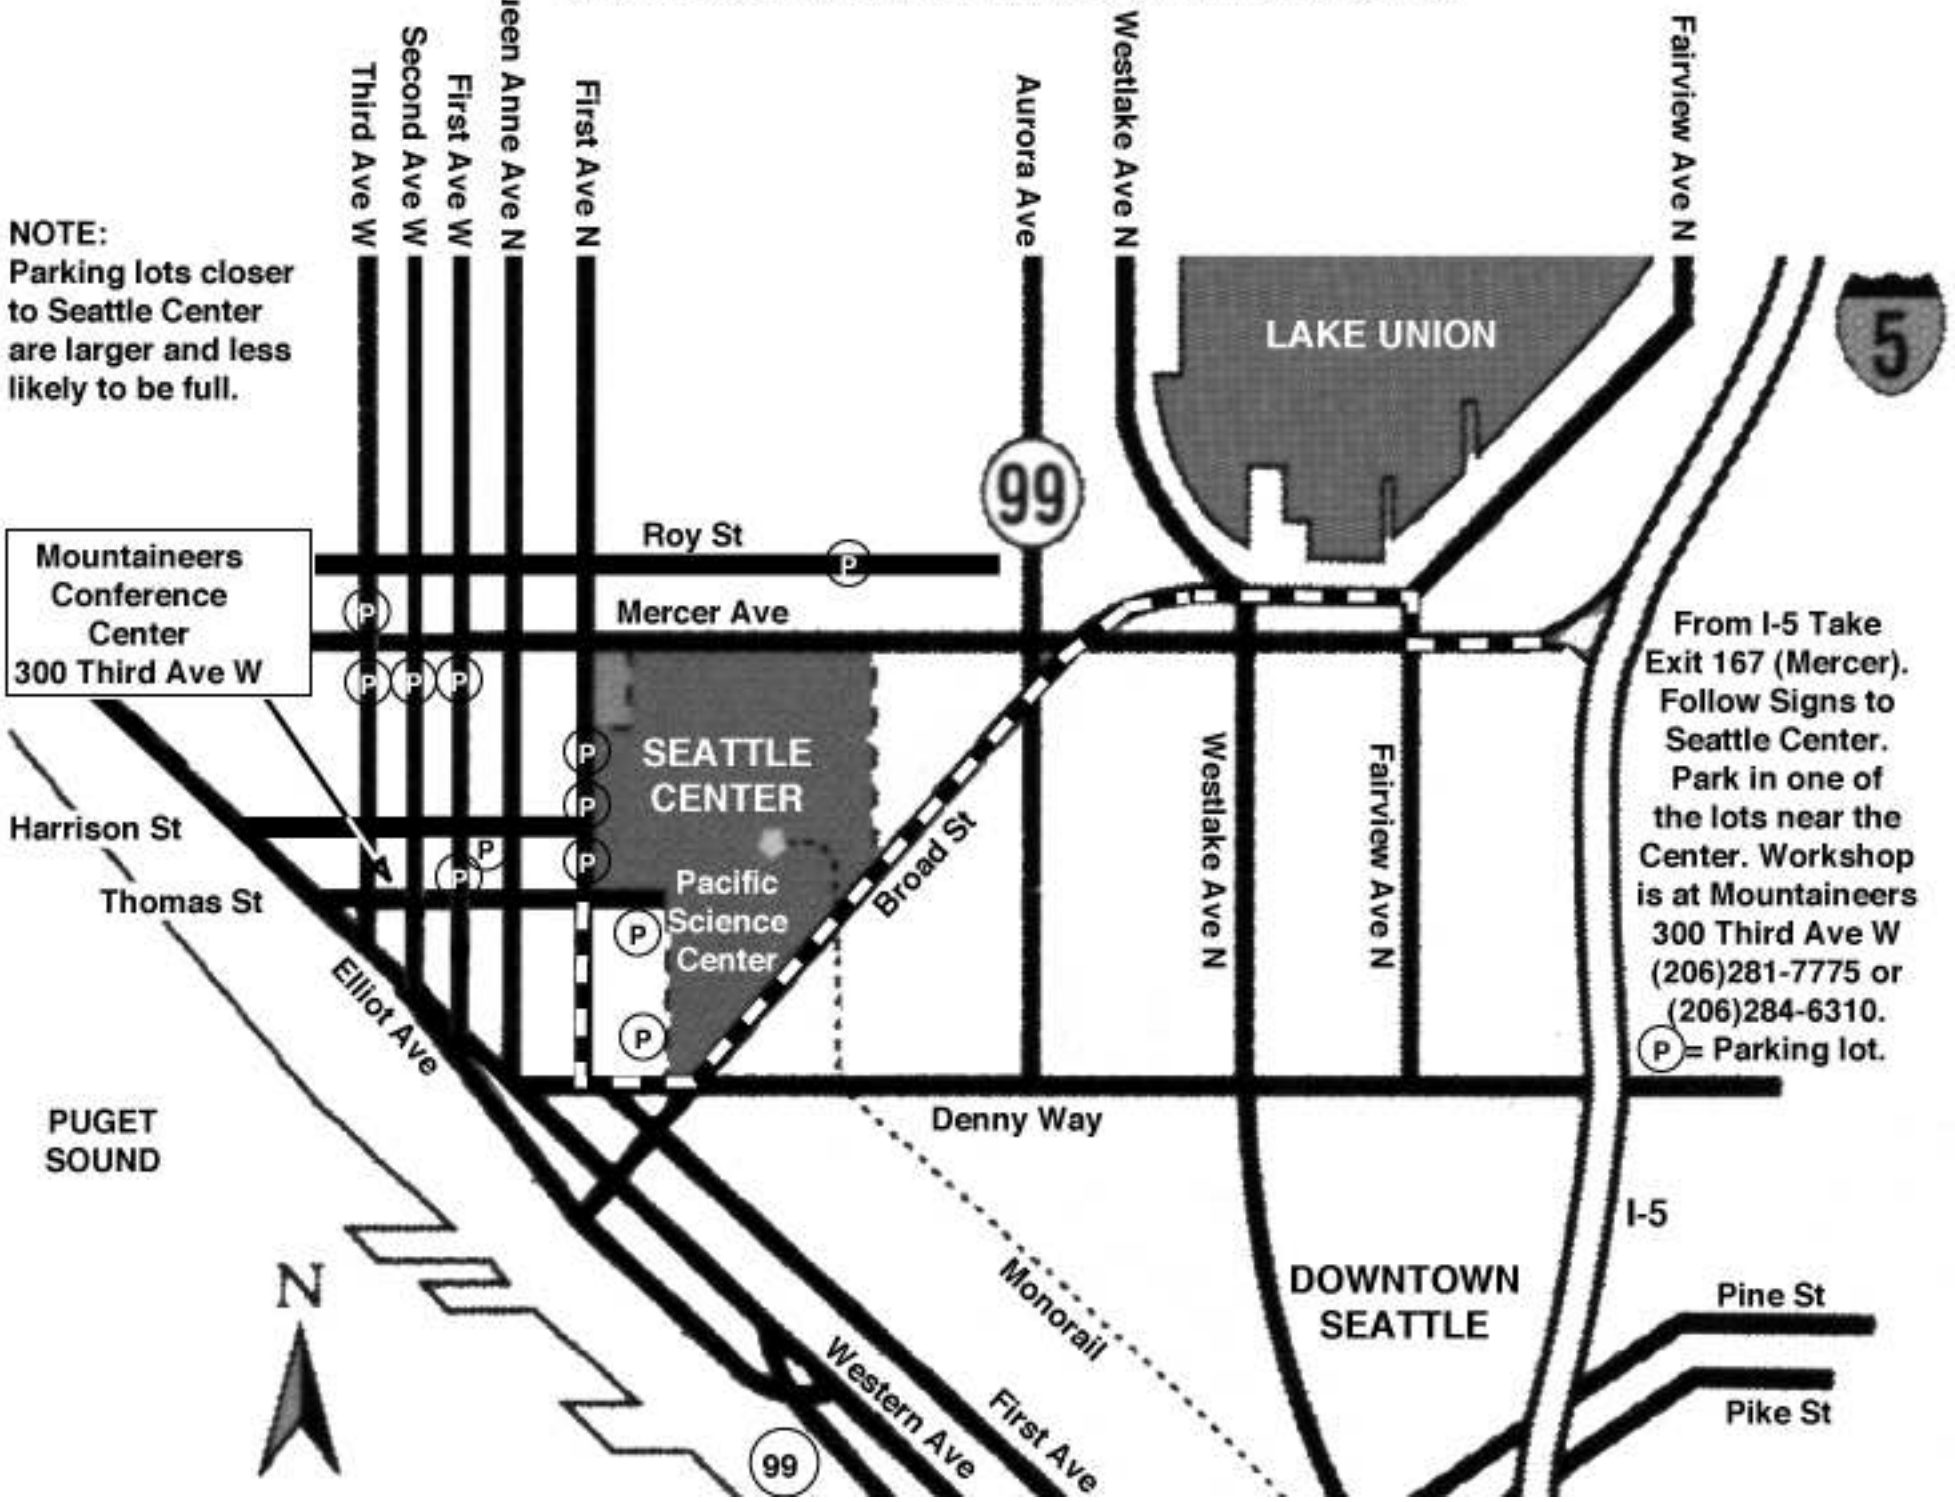

DIRECTIONS TO MOUNTAINEERS CONFERENCE CENTER

NOTE:
Parking lots closer to Seattle Center are larger and less likely to be full.

Mountaineers Conference Center
300 Third Ave W

From I-5 Take Exit 167 (Mercer). Follow Signs to Seattle Center. Park in one of the lots near the Center. Workshop is at Mountaineers 300 Third Ave W (206)281-7775 or (206)284-6310.
P = Parking lot.